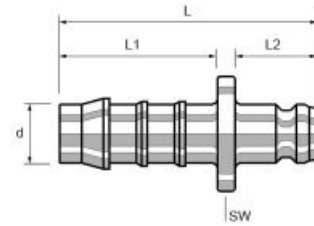

Product Code:	12081652006
Name:	Plug - Hose Connector
Application:	Air and water lines
Material:	Acetal resin
Colour:	Red
Hose Inner Diameter:	12 mm
Temperature Range:	-20 °C up to +110 °C (-5 °F up to +230 °F) - subject to application.
Working Pressure:	Up to 14 bar (200 psi)
Carton Quantity:	400

SW:	17 mm
D Small:	7.2 mm
L:	45 mm
L1:	28 mm
L2:	14 mm

System by © Signature-IT Ltd.